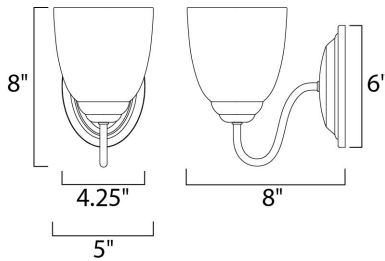

**MEASUREMENTS**

DIMENSION : 5" W x 8" H x 8" Ext  
 BACK PLATE : 4.25" W x 6" H  
 HANGING WEIGHT : 1.59 lb

**LAMPING**

INPUT VOLTAGE : 120V  
 LUMENS : 0 Rated  
 BULB : 1 x 60W Incandescent E26 Medium , 60W Total  
 BULB INCLUDED : (Not Included)  
 DIMMABLE : Yes