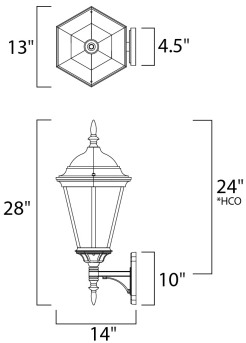

PRODUCT DESCRIPTION

Westlake is a transitional style from Maxim Lighting International in Black, Rust Patina, Empire Bronze, or White finish.