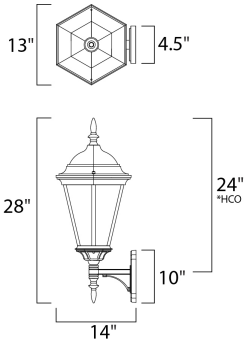

PRODUCT DESCRIPTION

Westlake is a transitional style from Maxim Lighting International in Black, Rust Patina, Empire Bronze, or White finish.