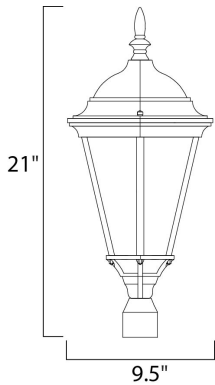

PRODUCT DESCRIPTION

Westlake is a transitional style from Maxim Lighting International in Black, Rust Patina, Empire Bronze, or White finish.

MEASUREMENTS

DIMENSION : 9.5" W x 22" H
 HANGING WEIGHT : 3.96 lb