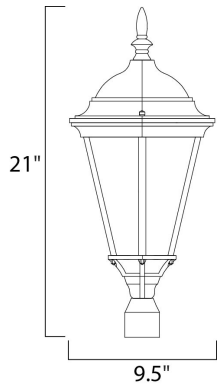

PRODUCT DESCRIPTION

Westlake is a transitional style from Maxim Lighting International in Black, Rust Patina, Empire Bronze, or White finish.

MEASUREMENTS

DIMENSION : 9.5" L x 9.5" W x 21." H
 HANGING WEIGHT : 3.96 lb