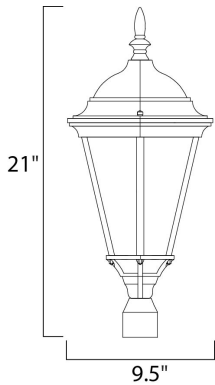

**PRODUCT DESCRIPTION**

Westlake is a transitional style from Maxim Lighting International in Black, Rust Patina, Empire Bronze, or White finish.

**MEASUREMENTS**

DIMENSION : 9.5" W x 22" H  
HANGING WEIGHT : 3.96 lb