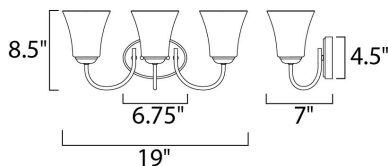

MEASUREMENTS

DIMENSION : 19" W x 8.5" H x 7" Ext
 BACK PLATE : 6.75" W x 4.5" H
 HANGING WEIGHT : 3.75 lb

LAMPING

INPUT VOLTAGE : 120V
 LUMENS : 0 Rated
 BULB : 3 x 60W Incandescent E26 Medium , 180W Total
 BULB INCLUDED : (Not Included)
 DIMMABLE : Yes