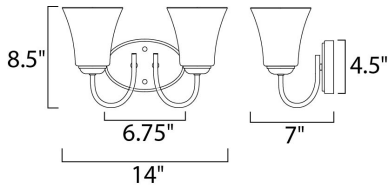

MEASUREMENTS

DIMENSION : 14" W x 8.5" H x 7" Ext
 BACK PLATE : 6.75" W x 4.5" H
 HANGING WEIGHT : 2.51 lb

LAMPING

INPUT VOLTAGE : 120V
 LUMENS : 0 Rated
 BULB : 2 x 60W Incandescent E26 Medium , 120W Total
 BULB INCLUDED : (Not Included)
 DIMMABLE : Yes