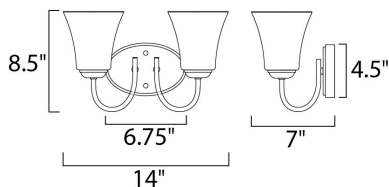

MEASUREMENTS

DIMENSION : 14" W x 8.5" H x 7" Ext
 BACK PLATE : 6.75" W x 4.5" H
 HANGING WEIGHT : 3.31 lb

LAMPING

INPUT VOLTAGE : 120V
 LUMENS : 0 Rated
 BULB : 2 x 60W Incandescent E26 Medium , 120W Total
 BULB INCLUDED : (Not Included)
 DIMMABLE : Yes