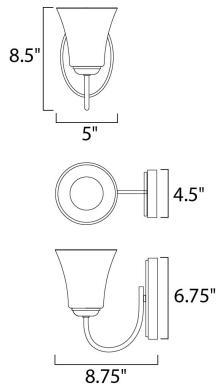

PRODUCT DESCRIPTION

Modern style at a competitive price will make this collection the next builder standard. Tall profile Frost glass shades adorn a minimalistic frame in your choice of Satin Nickel or Oil Rubbed Bronze.

MEASUREMENTS

DIMENSION : 5" W x 8.5" H x 8.75" Ext
 BACK PLATE : 4.5" W x 6.75" H
 HANGING WEIGHT : 1.5 lb

LAMPING

INPUT VOLTAGE : 120V
 LUMENS : 0 Rated
 BULB : 1 x 60W Incandescent E26 Medium , 60W Total
 BULB INCLUDED : (Not Included)
 DIMMABLE : Yes