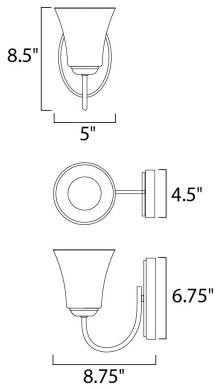

**MEASUREMENTS**

DIMENSION : 5" W x 8.5" H x 8.75" Ext  
 BACK PLATE : 4.5" W x 6.75" H  
 HANGING WEIGHT : 1.5 lb

**LAMPING**

INPUT VOLTAGE : 120V  
 LUMENS : 0 Rated  
 BULB : 1 x 60W Incandescent E26 Medium , 60W Total  
 BULB INCLUDED : (Not Included)  
 DIMMABLE : Yes