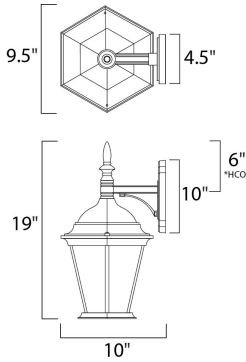

PRODUCT DESCRIPTION

Westlake is a transitional style from Maxim Lighting International in Black, Rust Patina, Empire Bronze, or White finish.