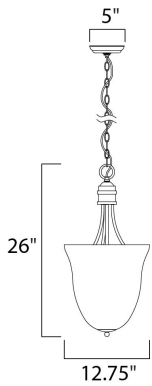

**MEASUREMENTS**

DIMENSION : 12.75" L x 12.75" W x 26" H  
 HANGING WEIGHT : 6.35 lb

**LAMPING**

INPUT VOLTAGE : 120V  
 LUMENS : 0 Rated  
 BULB : 3 x 60W Incandescent E12 Candelabra , 180W Total  
 BULB INCLUDED : (Not Included)  
 DIMMABLE : Yes