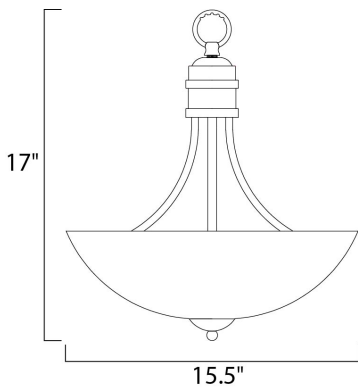

**PRODUCT DESCRIPTION**

Modern style at a competitive price will make this collection the next builder standard. Tall profile Frost glass shades adorn a minimalistic frame in your choice of Satin Nickel or Oil Rubbed Bronze.

**MEASUREMENTS**

DIMENSION : 15.5" L x 15.5" W x 17" H  
 HANGING WEIGHT : 5.95 lb

**LAMPING**

INPUT VOLTAGE : 120V  
 LUMENS : 0 Rated  
 BULB : 3 x 60W Incandescent E26 Medium , 180W Total  
 BULB INCLUDED : (Not Included)  
 DIMMABLE : Yes