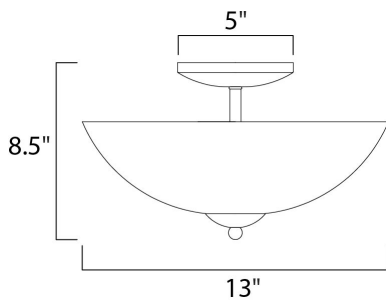

**MEASUREMENTS**

DIMENSION : 13" L x 13" W x 8.5" H  
 HANGING WEIGHT : 4.1 lb

**LAMPING**

INPUT VOLTAGE : 120V  
 LUMENS : 0 Rated  
 BULB : 2 x 60W Incandescent E26 Medium , 120W Total  
 BULB INCLUDED : (Not Included)  
 DIMMABLE : Yes