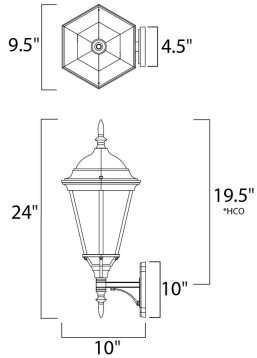

PRODUCT DESCRIPTION

Westlake is a transitional style from Maxim Lighting International in Black, Rust Patina, Empire Bronze, or White finish.