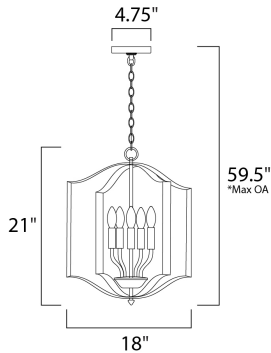

*max overall height

MEASUREMENTS

- DIMENSION : 18" L x 18" W x 21" H
- MAX OAH : 59.5" OAH
- CANOPY : 4.75" W x 0.75" H x 4.75" L
- HANGING WEIGHT : 6.75 lb

LAMPING

- LUMENS : 3,000 Rated
- BULB : 5 x 60W Incandescent E12 Candelabra , 300W Total
- BULB INCLUDED : (Not Included)
- DIMMABLE : Yes