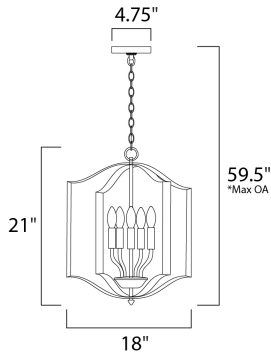

\*max overall height

**MEASUREMENTS**

- DIMENSION : 18" L x 18" W x 21" H
- MAX OAH : 59.5" OAH
- CANOPY : 4.75" W x 0.75" H x 4.75" L
- HANGING WEIGHT : 6.75 lb

**LAMPING**

- LUMENS : 3,000 Rated
- BULB : 5 x 60W Incandescent E12 Candelabra , 300W Total
- BULB INCLUDED : (Not Included)
- DIMMABLE : Yes

**FINISHES OPTION**

-  Oil Rubbed Bronze
-  Satin Nickel

**MATERIAL**

Steel

**RATINGS**

cETLus  
Dry Location

**ADDITIONAL**

ADJUSTABLE  
OPERATING TEMPERATURE:  
-20°C (-4°F), 40°C (104°F)