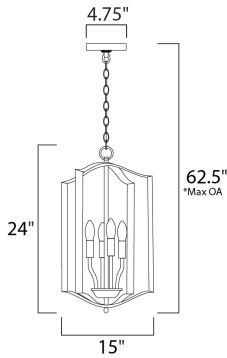

\*max overall height

**MEASUREMENTS**

- DIMENSION : 15" L x 15" W x 24" H
- MAX OAH : 62.5" OAH
- CANOPY : 4.75" W x 0.75" H x 4.75" L
- HANGING WEIGHT : 6.5 lb

**LAMPING**

- LUMENS : 2,400 Rated
- BULB : 4 x 60W Incandescent E12 Candelabra , 240W Total
- BULB INCLUDED : (Not Included)
- DIMMABLE : Yes