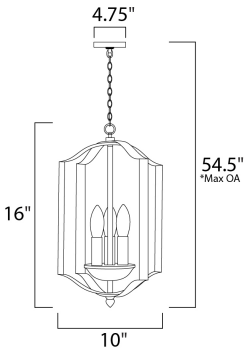

\*max overall height

**MEASUREMENTS**

- DIMENSION : 10" L x 10" W x 16" H
- MAX OAH : 54.5" OAH
- CANOPY : 4.75" W x 0.75" H x 4.75" L
- HANGING WEIGHT : 4 lb

**LAMPING**

- LUMENS : 1,800 Rated
- BULB : 3 x 60W Incandescent E12 Candelabra , 180W Total
- BULB INCLUDED : (Not Included)
- DIMMABLE : Yes