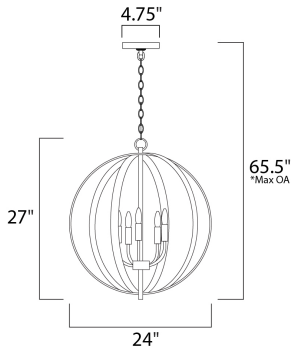

*max overall height

MEASUREMENTS

- DIMENSION : 24" L x 24" W x 27" H
- MAX OAH : 65.5" OAH
- CANOPY : 4.75" W x 0.75" H x 4.75" L
- HANGING WEIGHT : 10.75 lb

LAMPING

- LUMENS : 3,000 Rated
- BULB : 5 x 60W Incandescent E12 Candelabra , 300W Total
- BULB INCLUDED : (Not Included)
- DIMMABLE : Yes