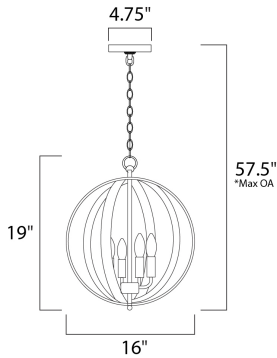

**PRODUCT DESCRIPTION**

Offered in a variety of shapes and sizes, the Provident collection offers a trending style at value engineered pricing. The pivoting metal bands in your choice of Oiled Rubbed Bronze or Satin Nickel are available in sizes that fit many coordinating locations.

\*max overall height

**MEASUREMENTS**

- DIMENSION : 16" L x 16" W x 19" H
- MAX OAH : 57.5" OAH
- CANOPY : 4.75" W x 0.75" H x 4.75" L
- HANGING WEIGHT : 7.25 lb

**LAMPING**

- LUMENS : 2,400 Rated
- BULB : 4 x 60W Incandescent E12 Candelabra , 240W Total
- BULB INCLUDED : (Not Included)
- DIMMABLE : Yes

**FINISHES OPTION**

- Oil Rubbed Bronze
- Satin Nickel

**MATERIAL**

Steel

**RATINGS**

cETLus  
Dry Location

**ADDITIONAL**

ADJUSTABLE  
OPERATING TEMPERATURE:  
-20°C (-4°F), 40°C (104°F)