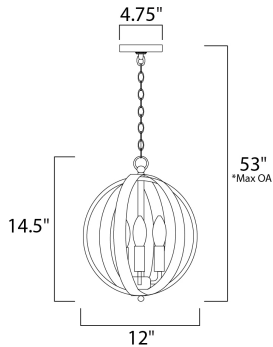

**PRODUCT DESCRIPTION**

Offered in a variety of shapes and sizes, the Provident collection offers a trending style at value engineered pricing. The pivoting metal bands in your choice of Oiled Rubbed Bronze or Satin Nickel are available in sizes that fit many coordinating locations.

\*max overall height

**MEASUREMENTS**

- DIMENSION : 12" L x 12" W x 14.5" H
- MAX OAH : 53" OAH
- CANOPY : 4.75" W x 0.75" H x 4.75" L
- HANGING WEIGHT : 4.75 lb

**LAMPING**

- LUMENS : 1,800 Rated
- BULB : 3 x 60W Incandescent E12 Candelabra , 180W Total
- BULB INCLUDED : (Not Included)
- DIMMABLE : Yes