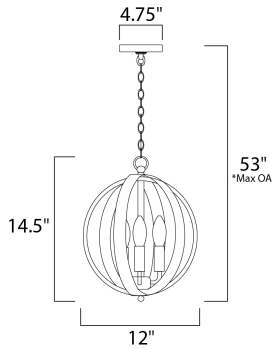

\*max overall height

**MEASUREMENTS**

- DIMENSION : 12" L x 12" W x 14.5" H
- MAX OAH : 53" OAH
- CANOPY : 4.75" W x 0.75" H x 4.75" L
- HANGING WEIGHT : 4.75 lb

**LAMPING**

- LUMENS : 1,800 Rated
- BULB : 3 x 60W Incandescent E12 Candelabra , 180W Total
- BULB INCLUDED : (Not Included)
- DIMMABLE : Yes