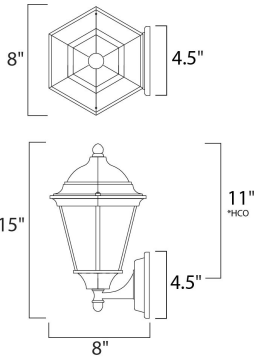

MATERIAL

Die Cast Aluminum

RATINGS

cETLus
Wet Location

ADDITIONAL

RATED LIFE 2500 Hours
OPERATING TEMPERATURE:
-20°C (-4°F), 40°C (104°F)

MEASUREMENTS

DIMENSION : 8" W x 15" H x 8" Ext
BACK PLATE : 11" HCO
HANGING WEIGHT : 1.87 lb