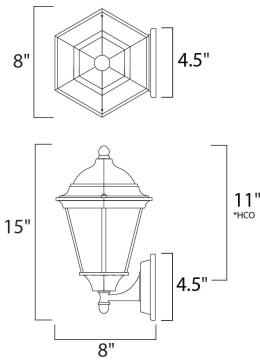

PRODUCT DESCRIPTION

Westlake is a transitional style from Maxim Lighting International in Black, Rust Patina, Empire Bronze, or White finish.