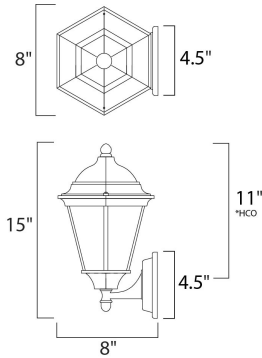

PRODUCT DESCRIPTION

Westlake is a transitional style from Maxim Lighting International in Black, Rust Patina, Empire Bronze, or White finish.

FINISHES OPTION

- Black
- Empire Bronze
- Pewter
- Rust Patina
- Taupe
- White

MATERIAL

Die Cast Aluminum

RATINGS

cETLus
Wet Location

ADDITIONAL

RATED LIFE 2500 Hours
OPERATING TEMPERATURE:
-20°C (-4°F), 40°C (104°F)

MEASUREMENTS

DIMENSION : 8" W x 15" H x 8" Ext
BACK PLATE : 11" HCO
HANGING WEIGHT : 1.87 lb

LAMPING

LUMENS : 1,150 Rated
BULB : 1 x 100W Incandescent MB , 0W Total
BULB INCLUDED : (Not Included)
DIMMABLE : Yes
COLOR_TEMP : 2700K

Always consult a qualified electrician before installing any lighting product.

WESTERN DISTRIBUTION CENTER (HEADQUARTER)
253 NORTH VINELAND AVE | CITY OF INDUSTRY, CA 91746
EASTERN DISTRIBUTION CENTER
4200 SHIRLEY DR. | ATLANTA, GA 30336
P. 626.956.4200 | F. 626.956.4225 | maximlighting.com