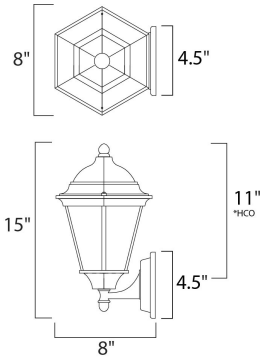

PRODUCT DESCRIPTION

Westlake is a transitional style from Maxim Lighting International in Black, Rust Patina, Empire Bronze, or White finish.