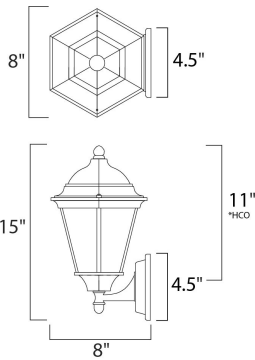

MEASUREMENTS

DIMENSION : 8" W x 15" H x 8" Ext
BACK PLATE : 4.5" W x 4.5" H x 11" HCO
HANGING WEIGHT : 1.87 lb

LAMPING

INPUT VOLTAGE : 120V
LUMENS : 1,150 Rated
BULB : 1 x 60W Incandescent E26 Medium , 60W Total
BULB INCLUDED : (Not Included)
DIMMABLE : Yes

Always consult a qualified electrician before installing any lighting product.