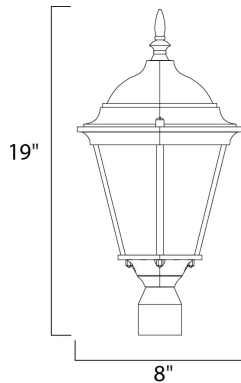

**PRODUCT DESCRIPTION**

Westlake is a transitional style from Maxim Lighting International in Black, Rust Patina, Empire Bronze, or White finish.

**MEASUREMENTS**

DIMENSION : 8" W x 19" H  
 HANGING WEIGHT : 3.08 lb