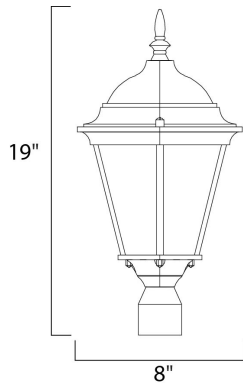

**PRODUCT DESCRIPTION**

Westlake is a transitional style from Maxim Lighting International in Black, Rust Patina, Empire Bronze, or White finish.

**MEASUREMENTS**

DIMENSION : 8" W x 19" H  
 HANGING WEIGHT : 2.2 lb

**GLASS**

Clear CL

**MATERIAL**

Die Cast Aluminum

**RATINGS**

cETLus  
 Wet Location

**ADDITIONAL**

RATED LIFE 2500 Hours  
 OPERATING TEMPERATURE:  
 -20°C (-4°F), 40°C (104°F)