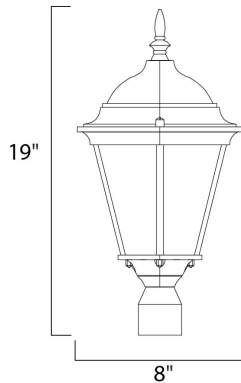

**PRODUCT DESCRIPTION**

Westlake is a transitional style from Maxim Lighting International in Black, Rust Patina, Empire Bronze, or White finish.

**MEASUREMENTS**

DIMENSION : 8" L x 8" W x 19" H  
HANGING WEIGHT : 2.2 lb

**GLASS**

Clear CL

**MATERIAL**

Die Cast Aluminum

**RATINGS**

cETLus  
Wet Location

**ADDITIONAL**

RATED LIFE 2500 Hours  
OPERATING TEMPERATURE:  
-20°C (-4°F), 40°C (104°F)