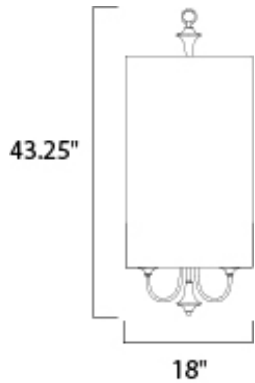

MEASUREMENTS

DIMENSION : 18" L x 18" W x 43.25" H
 MAX OAH : 79.25" OAH
 HANGING WEIGHT : 10.8 lb

LAMPING

INPUT VOLTAGE : 120V
 LUMENS : 0 Rated
 BULB : 6 x 60W Incandescent E26 Medium , 360W Total
 BULB INCLUDED : (Not Included)
 DIMMABLE : Yes