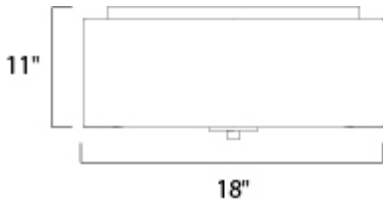

**MEASUREMENTS**

DIMENSION : 18" L x 18" W x 11" H  
 HANGING WEIGHT : 5.2 lb

**LAMPING**

INPUT VOLTAGE : 120V  
 LUMENS : 0 Rated  
 BULB : 3 x 60W Incandescent E26 Medium , 180W Total  
 BULB INCLUDED : (Not Included)  
 DIMMABLE : Yes