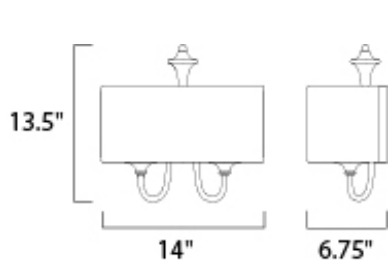

**MEASUREMENTS**

DIMENSION : 14" W x 13.5" H x 6.75" Ext  
 HANGING WEIGHT : 3.17 lb

**LAMPING**

INPUT VOLTAGE : 120V  
 LUMENS : 0 Rated  
 BULB : 2 x 60W Incandescent E26 Medium , 120W Total  
 BULB INCLUDED : (Not Included)  
 DIMMABLE : Yes