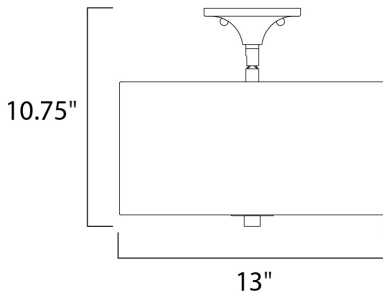

**MEASUREMENTS**

DIMENSION : 13" L x 13" W x 10.75" H  
 CANOPY : 0.75" W x 2" H x 0.75" L  
 HANGING WEIGHT : 6.69 lb

**LAMPING**

LUMENS : 1,300 Rated  
 BULB : 2 x 60W Incandescent E26 Medium , 120W Total  
 BULB INCLUDED : (Not Included)  
 DIMMABLE : Yes