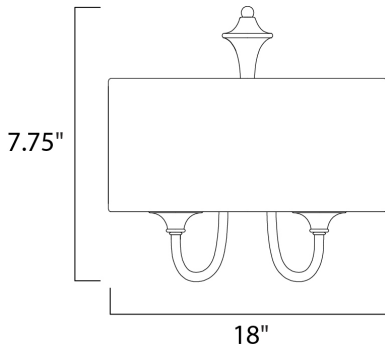

MEASUREMENTS

DIMENSION : 18" L x 18" W x 7.75" H
 HANGING WEIGHT : 5.21 lb

LAMPING

INPUT VOLTAGE : 120V
 LUMENS : 0 Rated
 BULB : 3 x 60W Incandescent E26 Medium , 180W Total
 BULB INCLUDED : (Not Included)
 DIMMABLE : Yes