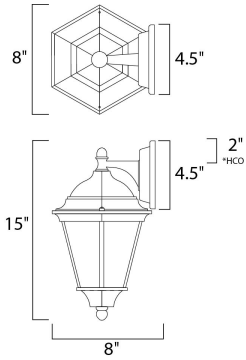

PRODUCT DESCRIPTION

Westlake is a transitional style from Maxim Lighting International in Black, Rust Patina, Empire Bronze, or White finish.