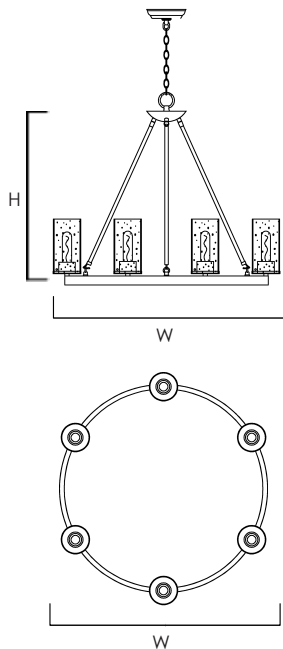

WESTERN DISTRIBUTION CENTER (HEADQUARTER)
253 NORTH VINELAND AVE | CITY OF INDUSTRY, CA 91746

EASTERN DISTRIBUTION CENTER
101 GARDNER PARK | PEACHTREE CITY, GA 30269

P. 626.956.4200 | F. 626.956.4225 | maximlighting.com