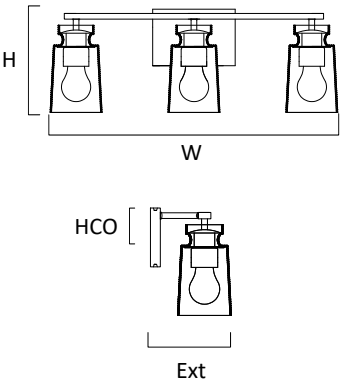

BW99323CLBKAB

PRODUCT DESCRIPTION

The Centennial collection features transitional styling finished in two tone frames of Matte Black with Antique Brass accents. The elegant bell shaped glass is Clear that allows the LED filament lamps to be seen.

MEASUREMENTS:

DIMENSION : 24.00" W x 8.50" H - 6.50" Extension
 BP WIDTH : 2.50"
 BP HEIGHT : 7.00"W x 4.75"H"
 HANGING WEIGHT : 2.39 lb

LAMPING:

INPUT VOLTAGE : 120V
 LUMENS : 1,800 Rated (1,200 Del.)
 BULB : 3 x 6W LED E26 Medium, 18W Total (Incl.)
 DIMMABLE: : Y
 CRI : 90 CRI
 COLOR_TEMP : 2700 Color Temperature
 LIGHT TYPE : Incandescent
 BULB TYPE : E26 Medium

FINISH:

 Black / Antique Brass BKAB

GLASS:

Clear CL

MATERIAL:

Steel, Glass

RATINGS:

Location: Damp
 cETLus