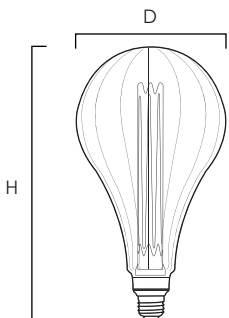

BULB TYPE: ST64

MEASUREMENTS

DIMENSIONS : 2.5"D x 5.5"H

HANGING WEIGHT : 0.19 Lb

MATERIAL

GLASS: Clear

BULB TYPE: D40

MEASUREMENTS

DIMENSIONS : 5"D x 7"H

HANGING WEIGHT : 0.44 Lb

MATERIAL

GLASS: Diamond

BULB TYPE: G40

MEASUREMENTS

DIMENSIONS : 5"D x 6.5"H

HANGING WEIGHT : 0.42 Lb

MATERIAL

GLASS: Clear

BULB TYPE: G40

MEASUREMENTS

DIMENSIONS : 5"D x 6.5"H

HANGING WEIGHT : 0.44 Lb

MATERIAL

GLASS: Prismatic

BULB TYPE: A52

MEASUREMENTS

DIMENSIONS : 6.5"D x 12"H

HANGING WEIGHT : 1.12 Lb

MATERIAL

GLASS: Fluted

LAMPING

WATTAGE : 3.5W