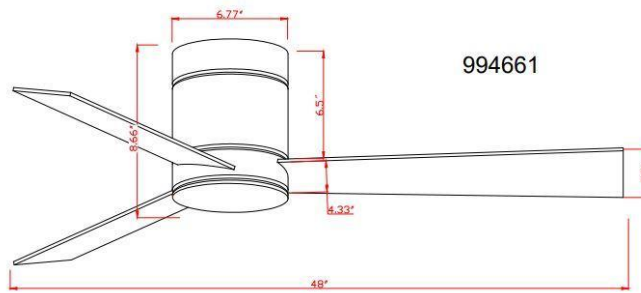

994661WT

FCT 8881WT

AC Wall Control
Light Dimming and Fan Control

PRODUCT DESCRIPTION

A contemporary, yet transitional look at economical pricing, the Trio Hugger fan is finished in White with 3 straight fan blades in White. The fan is powered by a wall control included and includes an LED integrated Light Kit.

MEASUREMENTS:

DIMENSIONS:

48"W X 48"L X 9" H
Canopy: 6.8" X 6.8" X 1.5"

LAMPING:

CRI: : 90
INPUT VOLTAGE : AC 120V
BULB : PCB Integrated
WATT: : 12 Watt
COLOR_TEMP : 3000K
LIGHT TYPE : LED

FINISH:

White

GLASS: