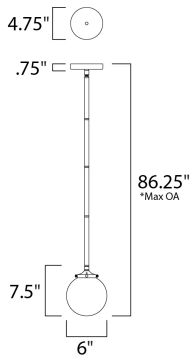

PRODUCT DESCRIPTION

A Mid-Century Modern industrial classic revived featuring softly bent arms finished in Black with Polished Nickel accents that terminate at round White opal glass balls.

*max overall height

MEASUREMENTS

DIMENSION : 6" L x 6" W x 7.5" H
 MAX OAH : 86.25" OAH
 HANGING WEIGHT : 2.65 lb

LAMPING

INPUT VOLTAGE : 120V
 BULB : 1 x 40W Incandescent E12 Candelabra , 40W Total
 BULB INCLUDED : (Not Included)
 DIMMABLE : Yes