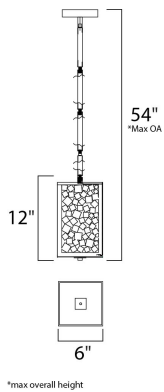

PRODUCT DESCRIPTION

A pattern of squares finished in Satin Nickel create a contemporary, geometric look which will enhance any space. The interior of each shade is lined with Frosted glass for a soft diffused light.

MEASUREMENTS

DIMENSION : 6" W x 12" H
 MAX OAH : 54" OAH
 HANGING WEIGHT : 11 lb

LAMPING

INPUT VOLTAGE : 120V
 LUMENS : 0 Rated
 BULB : 1 x 100W Incandescent E26 Medium , 100W Total
 DIMMABLE :

FINISHES OPTION