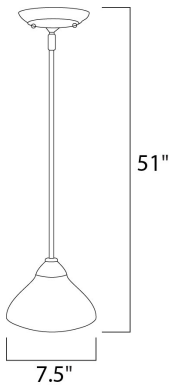

PRODUCT DESCRIPTION

Sleek modern form available in your choice of Oil Rubbed Bronze or Satin Nickel finish. The Frost glass shade gently melds into the flowing lines of the frame.

MEASUREMENTS

DIMENSION : 7.5" W
 MAX OAH : 51" OAH
 HANGING WEIGHT : 2.55 lb

LAMPING

INPUT VOLTAGE : 120V
 BULB : 1 x 60W Incandescent E26 Medium , 60W Total
 BULB INCLUDED : (Not Included)
 DIMMABLE : Standard Dimmer

FINISHES OPTION

 Satin Nickel

GLASS

Frosted FT

MATERIAL

Steel