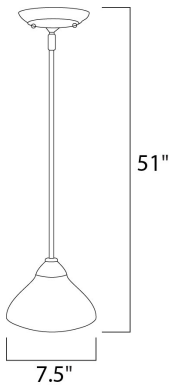

**PRODUCT DESCRIPTION**

Sleek modern form available in your choice of Oil Rubbed Bronze or Satin Nickel finish. The Frost glass shade gently melds into the flowing lines of the frame.

**MEASUREMENTS**

DIMENSION : 7.5" W  
 MAX OAH : 51" OAH  
 HANGING WEIGHT : 2.55 lb

**LAMPING**

INPUT VOLTAGE : 120V  
 BULB : 1 x 100W Incandescent E26 Medium , 100W Total  
 BULB INCLUDED : (Not Included)  
 DIMMABLE : Standard

**FINISHES OPTION**

-  Oil Rubbed Bronze
-  Satin Nickel

**GLASS**