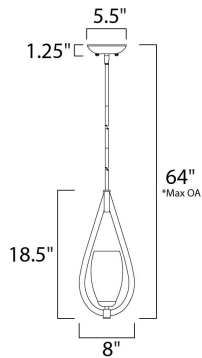

PRODUCT DESCRIPTION

Heavy arms sweep up from the bottom of a large teardrop center column to support the tall Satin White Glass shades of the Elan collection. The choice of elegant finishes includes Textured Ebony or Polished Chrome.

*max overall height

MEASUREMENTS

DIMENSION : 8" W x 18.5" H
 MAX OAH : 64" OAH
 HANGING WEIGHT : 2.42 lb

LAMPING

INPUT VOLTAGE : 120V
 BULB : 1 x 60W Incandescent E26 Medium , 60W Total
 BULB INCLUDED : (Not Included)
 DIMMABLE : Yes

FINISHES OPTION

-  Polished Chrome (PC)
-  Texture Ebony (TE)

GLASS

Satin White SW

RATINGS

Dry Location

ADDITIONAL

SLOPE: 120
 OPERATING TEMPERATURE:
 -20°C (-4°F), 40°C (104°F)