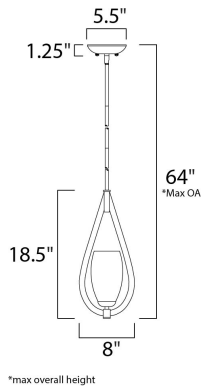

**PRODUCT DESCRIPTION**

Heavy arms sweep up from the bottom of a large teardrop center column to support the tall Satin White Glass shades of the Elan collection. The choice of elegant finishes includes Textured Ebony or Polished Chrome.

**MEASUREMENTS**

- DIMENSION : 8" W x 18.5" H
- MAX OAH : 64" OAH
- CANOPY : 5.5" W x 1.25" H x 5.5" L
- HANGING WEIGHT : 2.42 lb

**LAMPING**

- INPUT VOLTAGE : 120V
- BULB : 1 x 60W Incandescent E26 Medium , 60W Total
- BULB INCLUDED : (Not Included)
- DIMMABLE : Yes