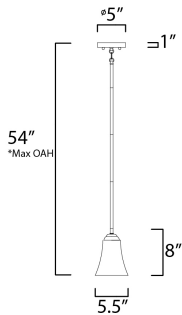

PRODUCT DESCRIPTION

Gently waving arms of Satin Nickel or Oil Rubbed Bronze support tall-profile Frosted glass shades creating a scale normally not found in this category of lighting. The bath vanity may be installed up or down and also includes a Polished Chrome finish.

*max overall height

MEASUREMENTS

- DIMENSION : 5.5" L x 5.5" W x 8" H
- MAX OAH : 54" OAH
- CANOPY : 5" W x 1" H x 5" L
- HANGING WEIGHT : 1.85 lb

LAMPING

- INPUT VOLTAGE : 120V
- BULB : 1 x 60W Incandescent E26 Medium , 60W Total
- BULB INCLUDED : (Not Included)
- DIMMABLE : Y