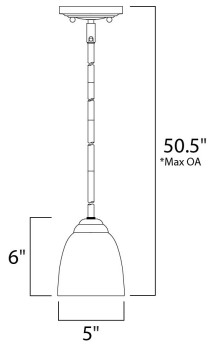

*max overall height

MEASUREMENTS

DIMENSION : 5" L x 5" W x 6" H
 MAX OAH : 50.5" OAH
 HANGING WEIGHT : 2.49 lb

LAMPING

INPUT VOLTAGE : 120V
 BULB : 1 x 60W Incandescent E26 Medium , 60W Total
 BULB INCLUDED : (Not Included)
 DIMMABLE : Yes